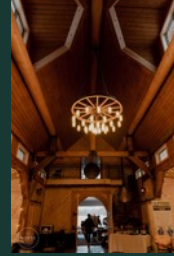

AT THE BARN *Mat Su llc*

atthebarnmatsu@gmail.com | 907-232-7434 | www.atthebarnmatsu.com

Pricing & Packages

ONE DAY

One day facility rental for weddings and special events

- Exclusive use of our facility
- Indoor timber frame barn with a 3,000 sqft great room
- Flushing bathrooms and kitchen
- Getting ready loft with private bathroom
- Outdoor ceremony area with mountain views
- Up to 150 guests, includes onsite parking for guests and 150 chairs
- One day rental from 7am to 11pm

\$3,500.00
+ \$500.00 refundable security deposit

TWO DAY

Ideal for those who want to have a day before to rehearse & set up decorations; and one full day for the event

- Exclusive use of our facility
- Indoor timber frame barn with a 3,000 sqft great room
- Flushing bathrooms and kitchen
- Getting ready loft with private bathroom
- Outdoor ceremony area with mountain views
- Up to 150 guests, includes onsite parking for guests and 150 chairs
- Rental for two full days from 7am to 11pm