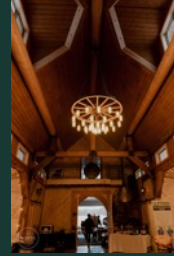

atthebarnmatsu@gmail.com | 907-232-7434 | www.atthebarnmatsu.com

Pricing & Packages

ONE DAY

One day facility rental for weddings and special events

- Exclusive use of our facility
- Indoor timber frame barn with a 3,000 sqft great room
- Flushing bathrooms and kitchen
- Getting ready loft with private bathroom
- Outdoor ceremony area with mountain views
- Up to 150 guests, includes onsite parking for guests and 150 chairs
- One day rental from 7am to 11pm

$3,500.00
+ $500.00 refundable security deposit

TWO DAY

Ideal for those who want to have a day before to rehearse & set up decorations; and one full day for the event

- Exclusive use of our facility
- Indoor timber frame barn with a 3,000 sqft great room
- Flushing bathrooms and kitchen
- Getting ready loft with private bathroom
- Outdoor ceremony area with mountain views
- Up to 150 guests, includes onsite parking for guests and 150 chairs
- Rental for two full days from 7am to 11pm

$4,500.00
+ $500.00 refundable security deposit

HOURLY

Small private events during the week day. Ideal for parties, meetings, retreats and more.

*Inquire with event details for a quote (not available for weddings)

ADD ONS

Marriage Commissioner $500.00

Sound System and Technician
4 hrs - $375.00
6 hrs - $525.00

Cleaning Service - $325.00

Full Bridal Suite BnB
2 bedroom apartment, for up to 6
Getting Ready - $150.00
Overnight - $350

Nothing quite says Alaska as our rustically charming barn,
and incredible mountain views - the Davidson Family

FOLLOW US: @ATTHEBARN_